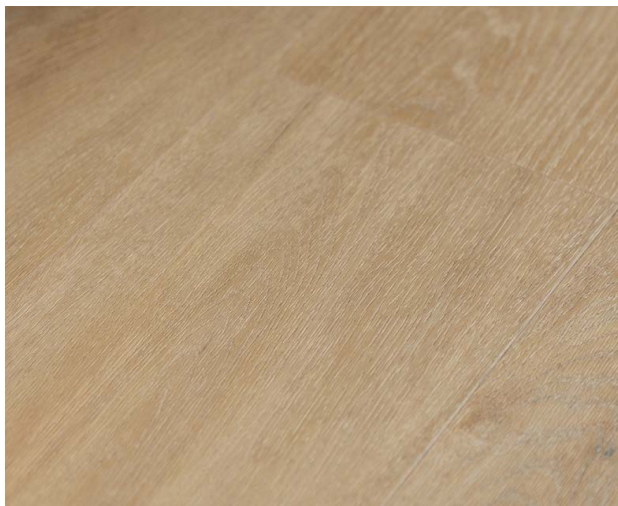

1250 mm brushed hard graphite

GROHE RAINSHOWER SHOWER ROD, SMARTACTIVE FOR WALL WITH SHELF

brushed hard graphite

NOVĀ CIHELNA

TŘEBOŇ

FLOORS

VINYL FLOORS

English Oak Honey